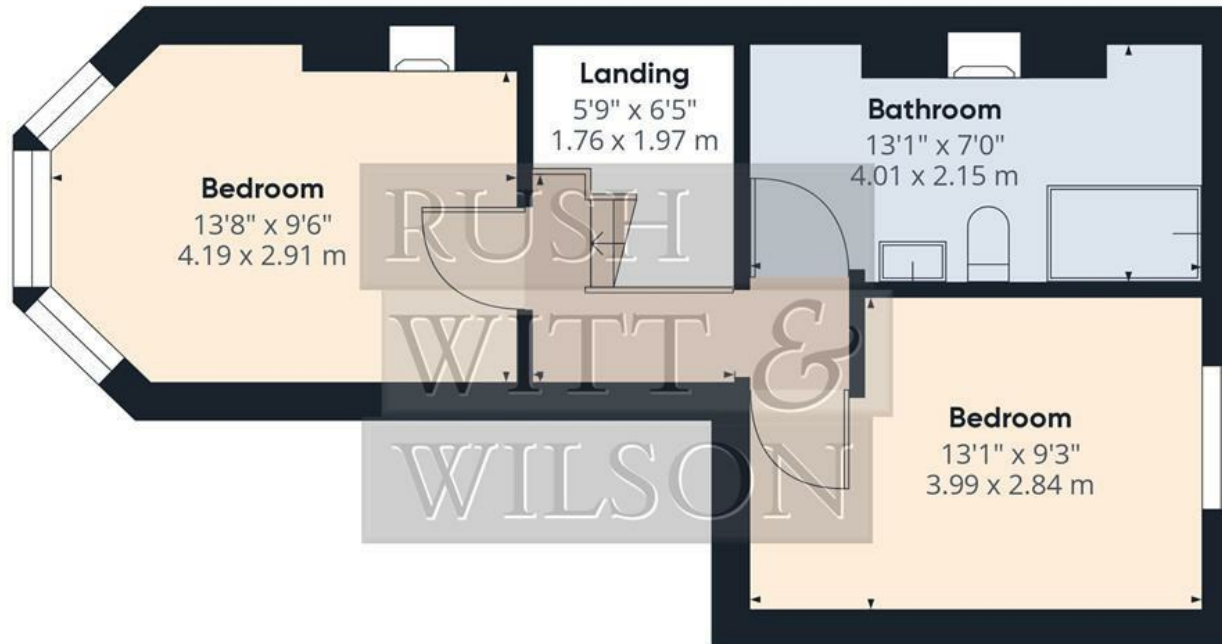

Floor 0

Floor 1

**Approximate total area<sup>(1)</sup>**

795.13 ft<sup>2</sup>

73.87 m<sup>2</sup>

**Reduced headroom**

14.01 ft<sup>2</sup>

1.3 m<sup>2</sup>

(1) Excluding balconies and terraces

Reduced headroom

..... Below 5 ft/1.5 m

While every attempt has been made to ensure accuracy, all measurements are approximate, not to scale. This floor plan is for illustrative purposes only.