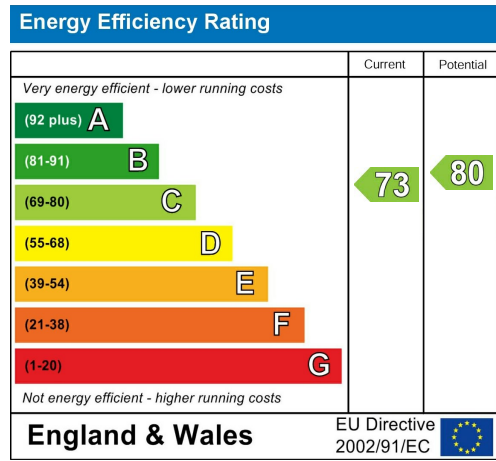

Calculations are based on RICS IPMS 3C standard.

**RUSH  
WITT &  
WILSON**

**Residential Estate Agents  
Lettings & Property Management**

**Rother House Havelock Road  
Hastings  
East Sussex  
TN34 1BP  
Tel: 01424 442443  
hastings@rushwittwilson.co.uk  
www.rushwittwilson.co.uk**